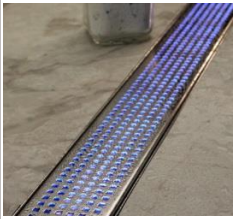

ALPINE STEEL

#20, G 8/4, Islamabad, 051.2253334, **0322.5368818**, Viber/IMO/Whatsapp: +1.587.700.7000

ALPINE BATHROOM TRAYS are easy to clean, can be installed on 2"x 3", 4" pipe size outlet. It's totally rust free, providing hygiene, cleanliness and elegance. Our product range effortlessly, combines engineering and design, resulting creative design concepts for your bathroom.

Our professionally engineered drain bodies require waterproofing only for leak proof installation.

Once again, In Pakistan, we are first to introduce these vast range of elegant BATHROOM TRAYS. For Architects, interior designer and home owners, there is an opportunity to design your bathroom exactly as you want. **Alpine** designs suit for a) small, b) large shower floors, c) invisible Tiled look, d) different surface finishes such as glass and stainless. E) natural wood surface optic, or illuminated versions. **Alpine** bathroom trays are available in 200 mm to 2300 mm.