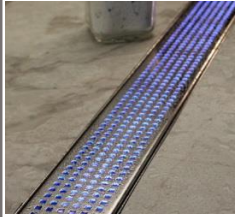

ALPINE STEEL

#20, G 8/4, Islamabad, 2253334, 0322-4776558, Viber/IMO/Whatsapp: +1.587.700.7000

ALPINE bathroom trays

Once again, In Pakistan, we are first to introduce these vast range of elegant BATHROOM TRAYS. For Architects, interior designer and home owners, there is an opportunity to design your bathroom exactly as you want. **Alpine** designs suit for a) small, b) large shower floors, c) invisible Tiled look, d) different surface finishes such as glass and stainless. E) natural wood surface optic, or illuminated versions.

Alpine bathroom trays are available in 200 mm to 2300 mm.

JUST A PICTURAL PALLETE.

ALPINE BATHROOM TRAYS are easy to clean, can be installed on 2"x 3", 4" pipe size outlet. It's totally rust free, providing hygiene, cleanliness and elegance. Our product range effortlessly, combines engineering and design, resulting creative design concepts for your bathroom.